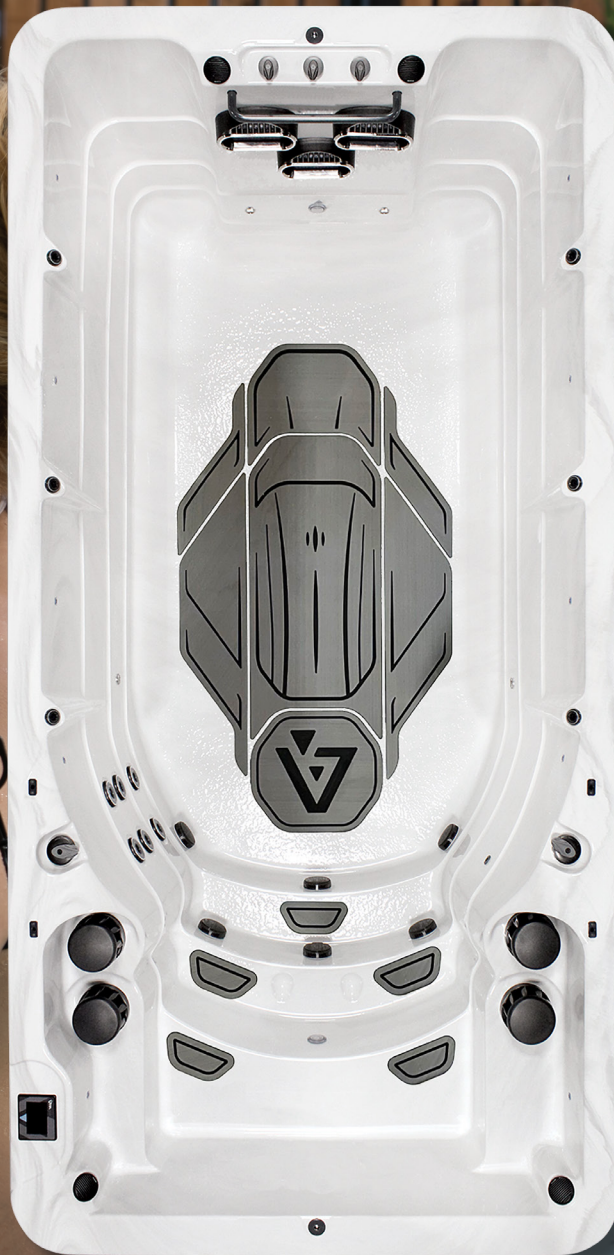

VM5

Length in/cm	180"/483 cm
Width in/cm	90"/229 cm
Height in/cm	60"/152 cm
Weight (empty)	2,450 lbs/1,112 kg
Weight (full)	19,790 lbs/8,977 kg
Water Capacity (gal/liters)	2,100 gal/7,949 L
Seats	3
Depth in/cm	56"/142 cm
Grab Bar	1
Steel Substructure	Yes
Northern Exposure®	Yes
Prog. Filter Cycles	Yes
3.5" Underwater Light	Yes
LED Illuminated swim lane	Yes
Pump 1	3.0Hp/6.0bHp 2Sp
Pump 2	3.0Hp/6.0bHp 2Sp
Pump 3	2.5Hp 1Sp
Pump 4	2.5Hp 1Sp
Pump 1 (Export)	2.0Hp/4.0bHp 2Sp
Pump 2 (Export)	2.0Hp/4.0bHp 2Sp
Pump 3 (Export)	2.0Hp/4.0bHp 1Sp
Pump 4 (Export)	2.0Hp/4.0bHp 1Sp
Elct Req.	240V/60A
Export	230V, 50Hz, 1x35A
AquaGlo™	
Aurora Cascades	6
Illuminated Control Valves	Yes
Status Indicator Light	Yes
MAAXForce Swim Jets	3
Hydrotherapy Jets	6
Stainless Steel Jets	Yes

Options

- VitaTunes®
- CleanZone®
- CleanZone® Ultra
- Exercise Kit
- Pneumatic Power Oars
- Swim Tether
- WiFi Module

Note: Specifications are subject to change without prior notice.

See retailer for current specifications.