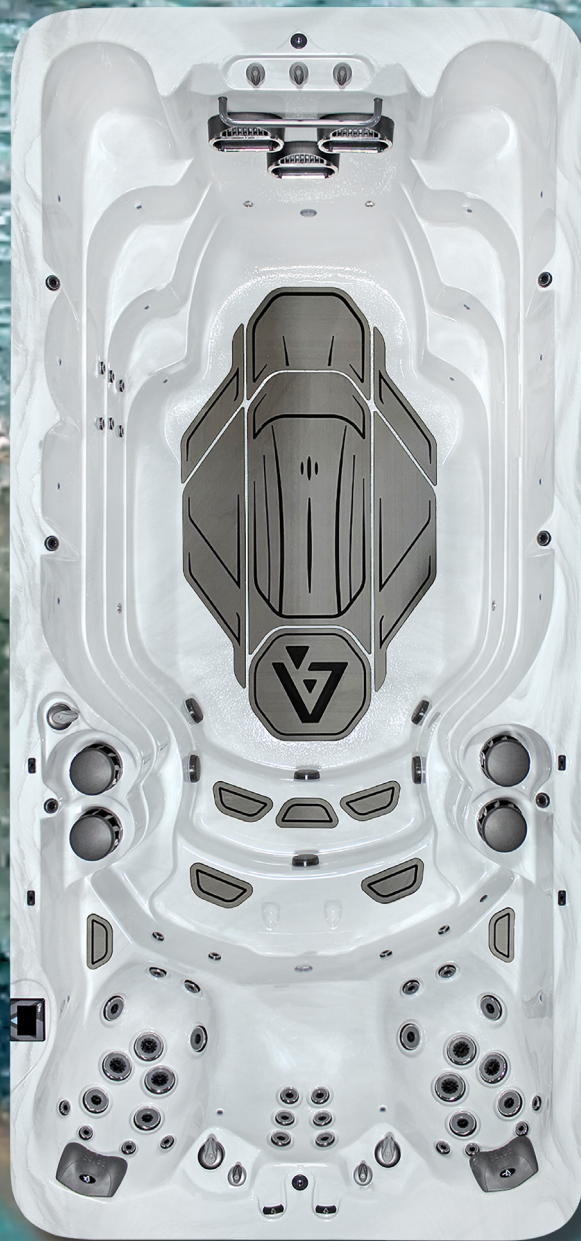

VM6

Silver
Marble

Charcoal Light
Fog Modern
Mocha

VM6 SIDING
COLORS

Length in/cm	190"/483 cm
Width in/cm	90"/229 cm
Height in/cm	60"/152 cm
Weight (empty)	2,700 lbs/1,225 kg
Weight (full)	18,862 lbs/8,556 kg
Water Capacity (gal/liters)	1,965 gal/7,438 L
Seats	5
Depth in/cm	56"/142 cm
Grab Bar	1
Steel Substructure	Yes
Northern Exposure®	Yes
Prog. Filter Cycles	Yes
3.5" Underwater Light	Yes
LED Illuminated swim lane	Yes
Pump 1	3.0Hp/6.0bHp 2Sp
Pump 2	3.0Hp/6.0bHp 2Sp
Pump 3	2.5Hp 1Sp
Pump 4	2.5Hp 1Sp
Pump 1 (Export)	2.0Hp/4.0bHp 2Sp
Pump 2 (Export)	2.0Hp/4.0bHp 2Sp
Pump 3 (Export)	2.0Hp/4.0bHp 1Sp
Pump 4 (Export)	2.0Hp/4.0bHp 1Sp
Elct Req.	240V/60A
Export	230V, 50Hz, 1x35A
AquaGlo™	
Illuminated Adjustable Pillow	2
Aurora Cascades	6
Aurora Beverage Coaster	2
Illuminated Control Valves	Yes
Status Indicator Light	Yes
MAAXForce Swim Jets	3
Hydrotherapy Jets	42
Stainless Steel Jets	Yes