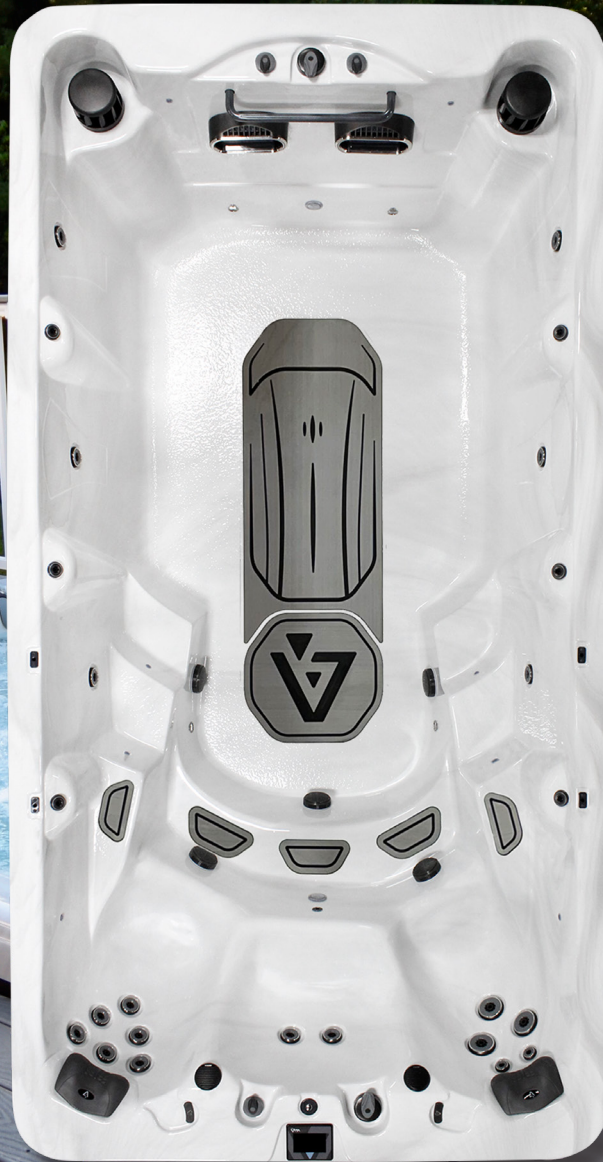

# VL4

Silver  
Marble

Charcoal    Light  
Fog    Modern  
Mocha

VL4 SIDING  
COLORS

Length in/cm	168"/427 cm
Width in/cm	90"/229 cm
Height in/cm	50"/127 cm
Weight (empty)	2,100 lbs/953 kg
Weight (full)	14,831 lbs/6,728 kg
Water Capacity (gal/liters)	1,550 gal/5,867 L
Seats	3
Depth in/cm	47"/119 cm
Grab Bar	1
Steel Substructure	Yes
Northern Exposure®	Yes
Prog. Filter Cycles	Yes
3.5" Underwater Light	Yes
LED Illuminated swim lane	Yes
Pump 1	3.0Hp/6.0bHp 2Sp
Pump 2	3.0Hp/6.0bHp 2Sp
Pump 3	3.0Hp/6.0bHp 2Sp
Pump 1 (Export)	3.0Hp/6.0bHp 2Sp
Pump 2 (Export)	3.0Hp/6.0bHp 2Sp
Pump 3 (Export)	3.0Hp/6.0bHp 2Sp

#### AquaGlo™

Illuminated Adjustable Pillow	2
Aurora Cascades	6
Aurora Beverage Coaster	2
Illuminated Control Valves	Yes
Status Indicator Light	Yes
MAAXForce Swim Jets	2
Hydrotherapy Jets	19
Stainless Steel Jets	Yes