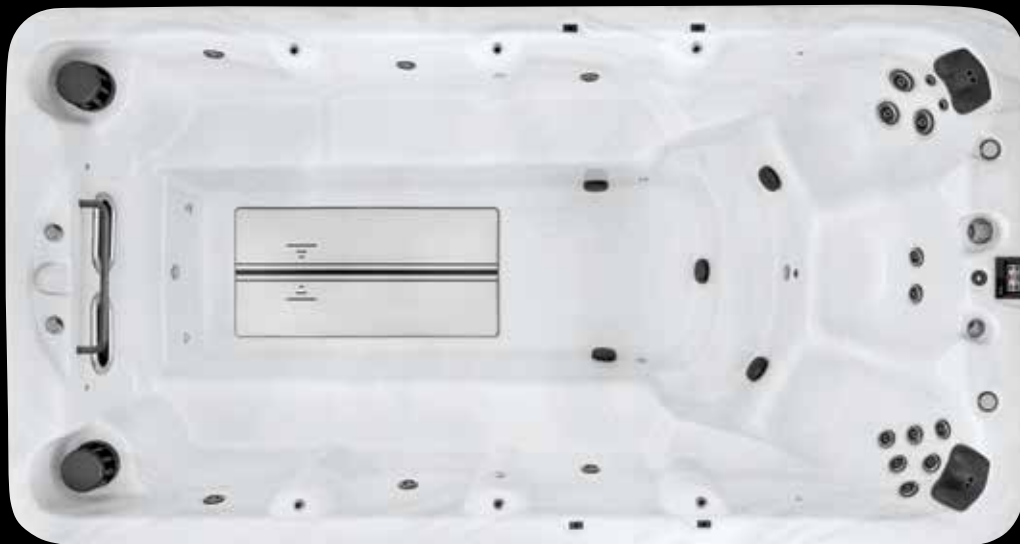

VB4/XB4 168"x90"x50" (427x228x127 cm)