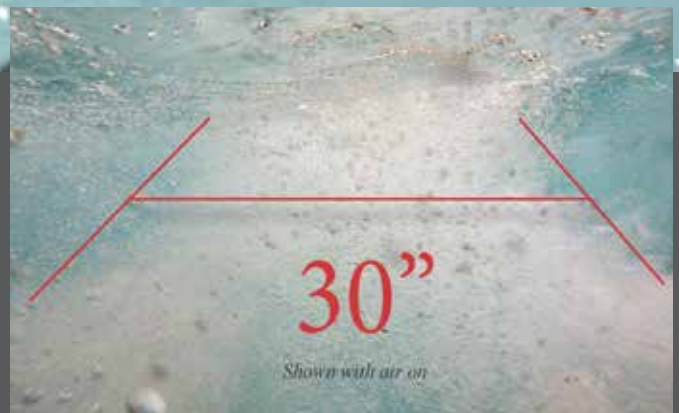

The STR's jet propulsion system has **advantages over propellers or paddles** when creating a better swim stream. It is over 30" wide and easily produces a powerful swimming experience.