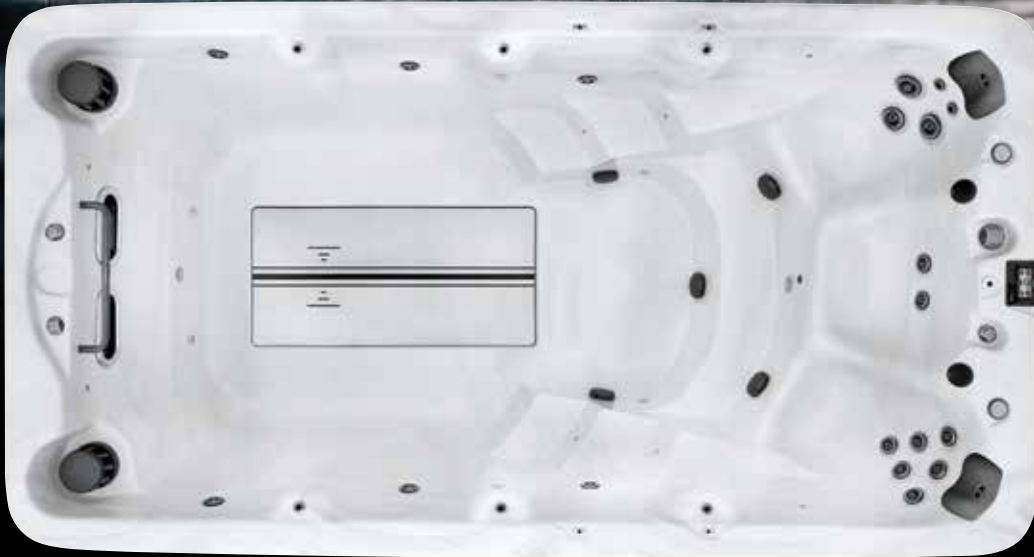

VITA STR

SWIM TRAIN RENEW

Athletes and workouts come in all sizes, and there is a Vita STR series swim spa for each of them. From twelve feet for quality workouts in compact spaces, to eighteen feet with a separate hot tub, find the swim spa that meets your backyard space, massage needs, and fitness goals.

VL4/XL4 168"x90"x50" (427x228x127 cm)