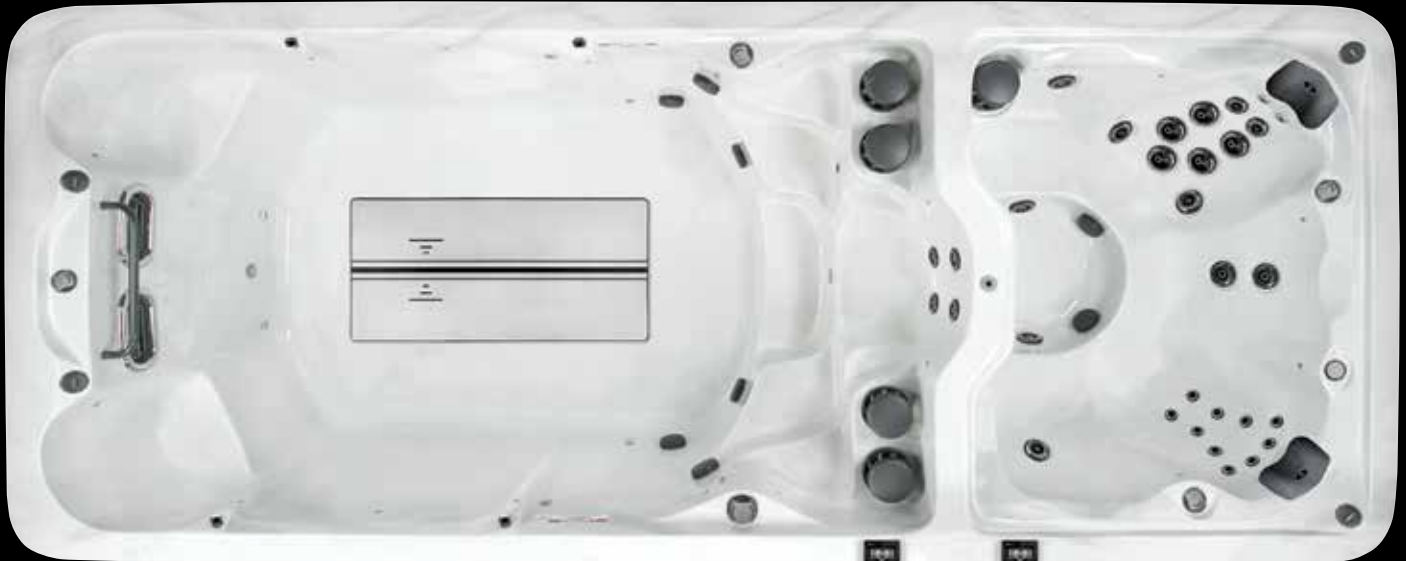

**VM8** 218"x90"x53" (553x229x135 cm) Spa Seating Depth 48" (122 cm)