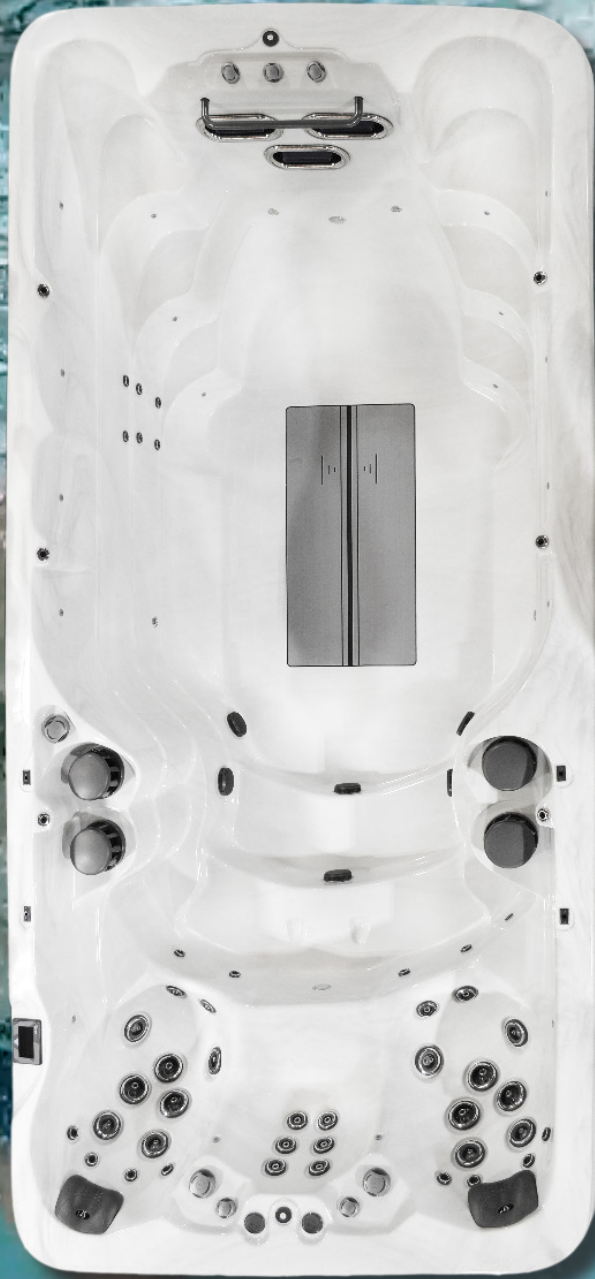

VM6

Length in/cm	190"/483 cm
Width in/cm	90"/229 cm
Height in/cm	60"/152 cm
Weight (empty)	2,500 lbs/1,134 kg
Weight (full)	18,810 lbs/8,532 kg
Water Capacity (gal/liters)	1,965 gal/7,438 L
Seats	5
Depth in/cm	56"/142 cm
Grab Bar	1
Steel Substructure	Yes
Northern Exposure®	Yes
Prog. Filter Cycles	Yes
3.5" Underwater Light	Yes
LED Illuminated swim lane	Yes
Pump 1	3.0Hp/6.0bHp 2Sp
Pump 2	3.0Hp/6.0bHp 2Sp
Pump 3	2.5Hp 1Sp
Pump 4	2.5Hp 1Sp
Pump 1 (Export)	2.0Hp/4.0bHp 2Sp
Pump 2 (Export)	2.0Hp/4.0bHp 2Sp
Pump 3 (Export)	2.0Hp/4.0bHp 1Sp
Pump 4 (Export)	2.0Hp/4.0bHp 1Sp

Elct Req.	240V/60A
Export	230V, 50Hz, 1x35A

AquaGlo™	
Illuminated Contoured Pillow	2
Aurora Cascades	6
Aurora Beverage Coaster	2
Illuminated Control Valves	Yes
Status Indicator Light	Yes
MAAXForce Swim Jets	3
Hydrotherapy Jets	42
Stainless Steel Jets	Yes