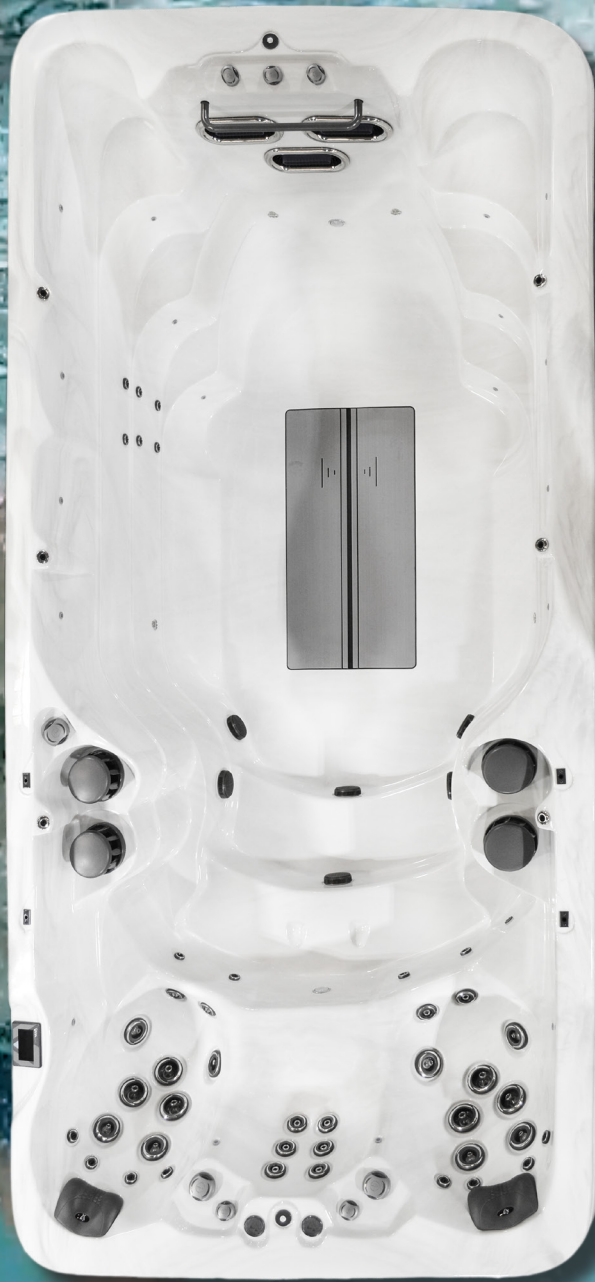

VM6

Silver
Marble

Pecan
Ridge

Modern
Mocha

Resort
Gray

**VM6 SIDING
COLORS**

Length in/cm	190"/483 cm
Width in/cm	90"/229 cm
Height in/cm	60"/152 cm
Weight (empty)	2,500 lbs/1,134 kg
Weight (full)	18,810 lbs/8,532 kg
Water Capacity (gal/liters)	1,965 gal/7,438 L
Seats	5
Depth in/cm	56"/142 cm
Grab Bar	1
Steel Substructure	Yes
Northern Exposure®	Yes
Prog. Filter Cycles	Yes
3.5" Underwater Light	Yes
LED Illuminated swim lane	Yes
Pump 1	3.0Hp/6.0bHp 2Sp
Pump 2	3.0Hp/6.0bHp 2Sp
Pump 3	3.0Hp/6.0bHp 1Sp
Pump 4	3.0Hp/6.0bHp 1Sp
Pump 1 (Export)	2.0Hp/4.0bHp 2Sp
Pump 2 (Export)	2.0Hp/4.0bHp 2Sp
Pump 3 (Export)	2.0Hp/4.0bHp 1Sp
Pump 4 (Export)	2.0Hp/4.0bHp 1Sp
Elct Req.	240V/60A
Export	230V, 50Hz, 1x35A
AquaGlo™	
Illuminated Contoured Pillow	2
Aurora Cascades	6
Aurora Beverage Coaster	2
Illuminated Control Valves	Yes
Status Indicator Light	Yes
MAAXForce Swim Jets	3
Hydrotherapy Jets	42
Stainless Steel Jets	Yes

Options

VitaTunes®

CleanZone®

CleanZone® Ultra (Dual Sanitization System)

Exercise Kit

Swim Tether

Note: Specifications are subject to change without prior notice.

See retailer for current specifications.