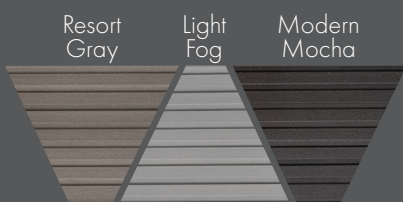

## Features

- AquaGlo®
- Illuminated Contoured Pillow
- Aurora Beverage Coasters
- Aurora Cascade Water Features
- Illuminated Control Valves
- Excel-X® Cabinet (Simulated Wood)
- Freeze Protection
- Perma-Shield™ Bottom Pan
- Premier Styled Cover
- Halo Pro-Loc™ Stainless Steel Jets
- Steel Frame
- Northern Exposure® Insulation System
- SmartTouch2 Controls

## Dealer Installed Option

- Upgrade Illuminated Jet Package

Specifications and styling subject to change.  
 Shown with simulated AquaGlo accents and optional stereo.

## Shell Colors