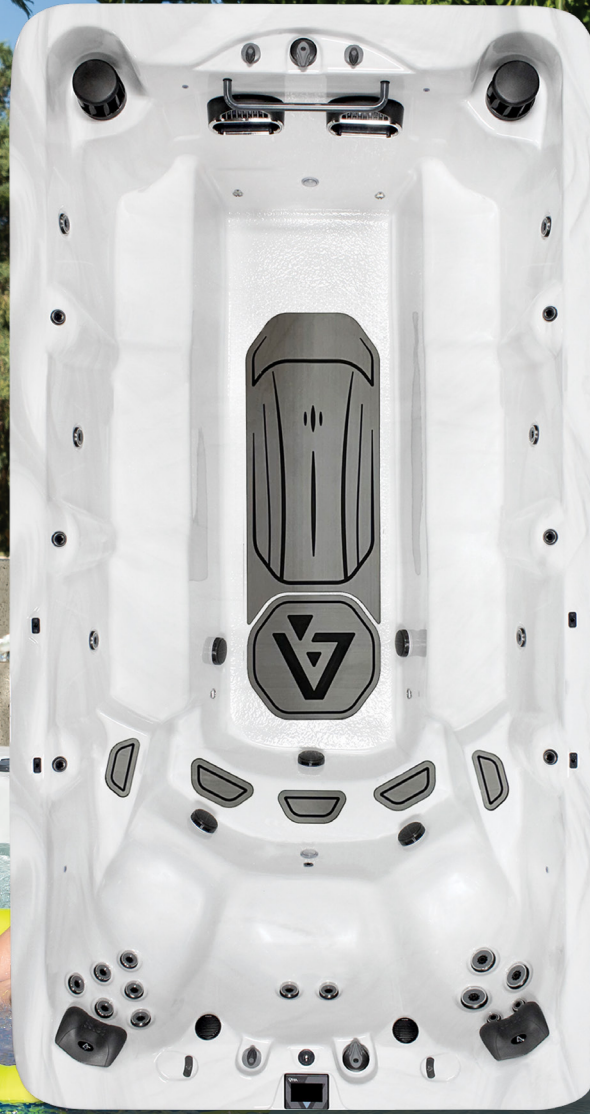

VB4

Length in/cm	168"/427 cm
Width in/cm	90"/229 cm
Height in/cm	50"/127 cm
Weight (empty)	2,100 lbs/953 kg
Weight (full)	12,950 lbs/5,875 kg
Water Capacity (gal/liters)	1,325 gal/5,016 L
Seats	9
Depth in/cm	47"/119 cm
Grab Bar	1
Steel Substructure	Yes
Northern Exposure®	Yes
Prog. Filter Cycles	Yes
3.5" Underwater Light	Yes
LED Illuminated swim lane	Yes
Pump 1	3.0Hp/6.0bHp 2Sp
Pump 2	3.0Hp/6.0bHp 2Sp
Pump 3	3.0Hp/6.0bHp 2Sp
Pump 1 (Export)	3.0Hp/6.0bHp 2Sp
Pump 2 (Export)	3.0Hp/6.0bHp 2Sp
Pump 3 (Export)	3.0Hp/6.0bHp 2Sp

Elct Req.	240V/50A/60A
Export	230V, 50Hz, 1x35A

AquaGlo™	
Illuminated Adjustable Pillow	2
Aurora Cascades	6
Aurora Beverage Coaster	2
Illuminated Control Valves	Yes
Status Indicator Light	Yes
MAAXForce Swim Jets	2
Hydrotherapy Jets	19
Stainless Steel Jets	Yes

Options

VitaTunes®	
CleanZone®	
CleanZone® Ultra	
Exercise Kit	
Pneumatic Power Oars	
Swim Tether	
WiFi Module	

Note: Specifications are subject to change without prior notice. See retailer for current specifications.

Silver
Marble